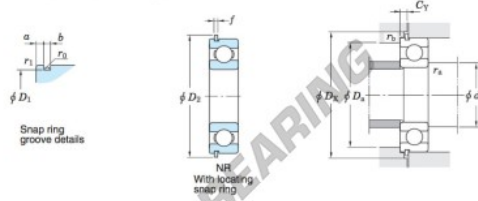

Rillenkugellager einreihig 6022-NR-JTEKT - 6022-NR-JTEKT

<https://www.123kugellager.at/kugellager-gehauselager/rillenkugellager/einreihig/6022-nr-jtekt>

Single-row deep groove ball bearings ————— **Koyo**
snap ring groove type
locating snap ring type

Boundary dimensions (mm)				Basic load ratings (kN)			Factor		Limiting speeds (min ⁻¹)		Bearing No.		D ₁ max.
d	D	B	r	C	C _{10r}	f _s	Grease lub.	Oil lub.	With snap ring groove	With locating snap ring	6022NR		
110	170	28	2	82.0	73.0	15.6	3 800	4 500				163.65	

Dimensions of snap ring groove (mm)			Dimensions of locating snap ring (mm)		Mounting dimensions (mm)							(Refer.) Mass (kg)	(Refer.) Bearing No.
a	b	r ₀	D ₂	f	d _{4a}	D _{4a}	D _{4c}	C _Y	r _{6a}	r _{6b}	r _{6c}	1.96	6022N
max.	±0.15	max.	max.	±0.05	min.	max.	min.	max.	max.	max.	max.		
3.71	3.65	0.6	182.9	3.05	119	161	185	6.45	2	0.5			