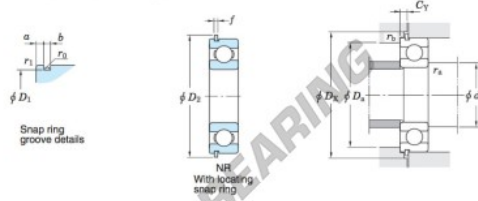

Rillenkugellager einreihig 6021-NR-JTEKT - 6021-NR-JTEKT

<https://www.123kugellager.at/kugellager-gehauselager/rillenkugellager/einreihig/6021-nr-jtekt>

Single-row deep groove ball bearings ——— **Koyo**
snap ring groove type
locating snap ring type

Boundary dimensions (mm)				Basic load ratings (kN)			Factor		Limiting speeds (min ⁻¹)		Bearing No.		D ₁ max.
d	D	B	r	C	C _{10r}	f _s	Grease lub.	Oil lub.	With snap ring groove	With locating snap ring	6021NR		
105	160	26	2	72.3	65.8	15.8	4 000	4 700			155.22		

Dimensions of snap ring groove (mm)			Dimensions of locating snap ring (mm)		Mounting dimensions (mm)						(Refer.) Mass (kg)	(Refer.) Bearing No.
a	b	r ₀	D ₂	f	d _{4a}	D _{4a}	D _{4c}	C _Y	r _{4a}	r _{4b}	1.59	6021N
max.	±0.15	max.	max.	±0.05	min.	max.	min.	max.	max.	max.		
3.71	3.25	0.6	169.7	2.77	114	151	172	8.17	2	0.5		