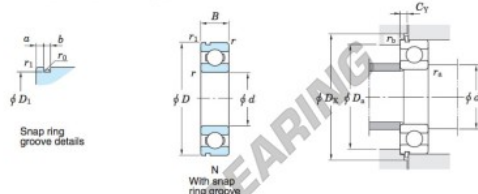

Rillenkugellager einreihig 6020-N-JTEKT - 6020-N-JTEKT

<https://www.123kugellager.at/kugellager-gehauselager/rillenkugellager/einreihig/6020-n-jtekt>

Single-row deep groove ball bearings ———— **Koyo**
snap ring groove type
locating snap ring type

Boundary dimensions (mm)					Basic load ratings (kN)			Factor		Limiting speeds (min ⁻¹)		Bearing No.		D ₁ max.
d	D	B	r	r ₁	C ₁₀	C ₉₀	f ₀	Grease lub.	Oil lub.	With snap ring groove	With locating snap ring	6020N	D ₁ max.	
100	150	24	1.5	0.5	80.2	54.2	15.9	4 300	5 100	6020N			145.24	

Dimensions of snap ring groove (mm)			Dimensions of locating snap ring (mm)		Mounting dimensions (mm)						(Refer.) Mass (kg)	(Refer.) Bearing No.	
a	b	r ₀	D ₂	f	d ₄	D ₄	D ₃	C _γ	r ₆	r ₈	r ₉	Mass	Bearing No.
3.71	3.25	0.6	159.7	2.77	108	142	162	8.17	1.5	0.5	1.25	6020N	