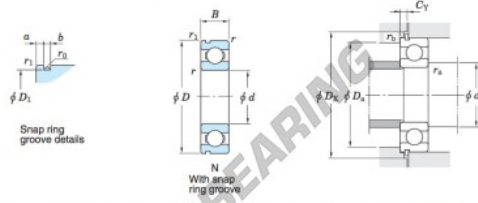

# Rillenkugellager einreihig 6215-N-JTEKT - 6215-N-JTEKT

<https://www.123kugellager.at/kugellager-gehauselager/rillenkugellager/einreihig/6215-n-jtekt>

Single-row deep groove ball bearings ——— **Koyo**  
snap ring groove type  
locating snap ring type

Boundary dimensions (mm)				Basic load ratings (kN)			Factor		Limiting speeds (min <sup>-1</sup> )		Bearing No.		D <sub>1</sub> max.
d	D	B	r	C <sub>10</sub>	C <sub>90</sub>	f <sub>0</sub>	Grease lub.	Oil lub.	With snap ring groove	With locating snap ring	6215N		
75	130	25	1.5	57.4	48.3	14.5	4 800	5 800				125.22	

Dimensions of snap ring groove (mm)			Dimensions of locating snap ring (mm)		Mounting dimensions (mm)							(Refer.) Mass (kg)	(Refer.) Bearing No.
a	b	r <sub>0</sub>	D <sub>2</sub>	f	d <sub>4</sub>	D <sub>4</sub>	D <sub>2</sub>	C <sub>γ</sub>	r <sub>6</sub>	r <sub>8</sub>	r <sub>9</sub>	1.18	6215N
4.06	3.25	0.6	139.7	2.77	83	122	141.5	6.58	1.5	0.5			