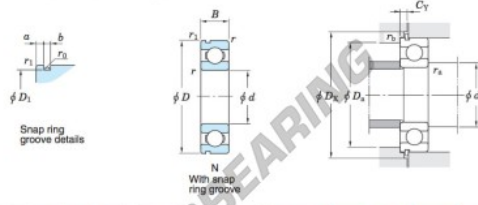

Rillenkugellager einreihig 6208-N-JTEKT - 6208-N-JTEKT

<https://www.123kugellager.at/kugellager-gehauselager/rillenkugellager/einreihig/6208-n-jtekt>

Single-row deep groove ball bearings ————— **Koyo**
snap ring groove type
locating snap ring type

Boundary dimensions (mm)				Basic load ratings (kN)			Factor		Limiting speeds (min ⁻¹)		Bearing No.		D ₁ max.
d	D	B	r	C	C _{10r}	f ₀	Grease lub.	Oil lub.	With snap ring groove	With locating snap ring	6208N		
40	80	18	1.1	29.1	17.8	14.0	8 300	10 000				76.81	

Dimensions of snap ring groove (mm)			Dimensions of locating snap ring (mm)		Mounting dimensions (mm)						(Refer.) Mass (kg)	(Refer.) Bearing No.
a	b	r ₀	D ₂	f	d _{4a}	D _{4a}	D _{4c}	C _Y	r _{6a}	r _{6b}	0.366	6208N
max.	±0.15	max.	max.	±0.05	max.	max.	min.	max.	max.	max.		
3.28	2.05	0.6	86.6	1.65	46.5	73.5	88	4.67	1	0.5		