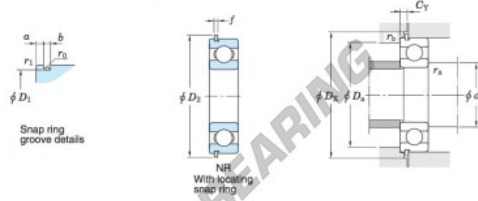

Rillenkugellager einreihig 60-32-NR-JTEKT - 60-32-NR-JTEKT

<https://www.123kugellager.at/kugellager-gehauselager/rillenkugellager/einreihig/60-32-nr-jtekt>

Single-row deep groove ball bearings ————— **Koyo**
snap ring groove type
locating snap ring type

Boundary dimensions (mm)				Basic load ratings (kN)			Factor		Limiting speeds (min ⁻¹)		Bearing No.		D ₁ max.
d	D	B	r ₁	C	C _{10r}	f _s	Grease lub.	Oil lub.	With snap ring groove	With locating snap ring	60/32NR		
32	58	13	1	15.0	9.15	14.5			12 000	14 000		55.6	

Dimensions of snap ring groove (mm)			Dimensions of locating snap ring (mm)		Mounting dimensions (mm)							(Refer.) Mass (kg)	(Refer.) Bearing No.
a	b	r ₀	D ₂	f	d _{4a}	D _{4a}	D _{4c}	C _Y	r _a	r _b	Mass	Bearing No.	
2.08	1.5	0.4	63.7	1.07	37	53	64.5	2.9	1	0.5	0.127	60/32N	