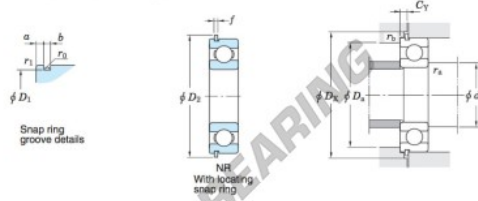

Rillenkugellager einreihig 6006-NR-JTEKT - 6006-NR-JTEKT

<https://www.123kugellager.at/kugellager-gehauselager/rillenkugellager/einreihig/6006-nr-jtekt>

Single-row deep groove ball bearings ————— **Koyo**
snap ring groove type
locating snap ring type

Boundary dimensions (mm)				Basic load ratings (kN)			Factor		Limiting speeds (min ⁻¹)		Bearing No.		D ₁ max.
d	D	B	r	C ₁₀	C ₉₀	f ₀	Grease lub.	Oil lub.	With snap ring groove	With locating snap ring	6006NR		
30	55	13	1	0.5	13.2	8.25	14.7	13 000	15 000			52.6	

Dimensions of snap ring groove (mm)			Dimensions of locating snap ring (mm)		Mounting dimensions (mm)						(Refer.) Mass (kg)	(Refer.) Bearing No.
a	b	r ₀	D ₂	f	d ₄	D ₄	D ₂	C _γ	r ₄	r ₅		6006N
max.	≤0.15	max.	max.	≤0.05	min.	max.	min.	max.	max.	max.	0.116	
2.08	1.5	0.4	60.7	1.07	35	50	61.5	2.9	1	0.5		