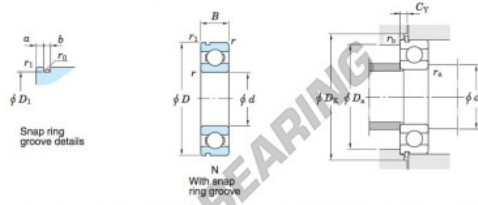

Rillenkugellager einreihig 63-22-N-JTEKT - 63-22-N-JTEKT

<https://www.123kugellager.at/kugellager-gehauselager/rillenkugellager/einreihig/63-22-n-jtekt>

Single-row deep groove ball bearings ——— Koyo
snap ring groove type
locating snap ring type

Boundary dimensions (mm)				Basic load ratings (kN)			Factor		Limiting speeds (min ⁻¹)		Bearing No.			D ₁ max.
d	D	B	r	C ₁₀	C ₉₀	f ₀	Grease lub.	Oil lub.	With snap ring groove	With locating snap ring	63/22N			
22	56	16	1.1	0.5	18.5	9.40	12.8	13 000	15 000				53.6	

Dimensions of snap ring groove (mm)			Dimensions of locating snap ring (mm)		Mounting dimensions (mm)							(Refer.) Mass (kg)	(Refer.) Bearing No.
a	b	r ₀	D ₂	f	d ₄	D ₄	D ₅	C _γ	r ₆	r ₇	r ₈	0.201	63/22N
max.	±0.15	max.	max.	±0.05	max.	max.	min.	max.	max.	max.	max.		
2.46	1.5	0.4	61.7	1.07	28.5	49.5	62.5	3.33	1	0.5			