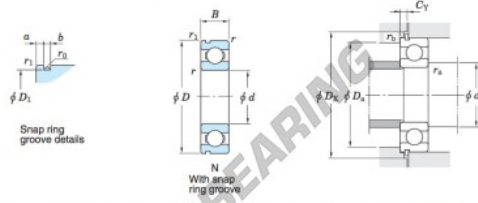

Rillenkugellager einreihig 62-22-N-JTEKT - 62-22-N-JTEKT

<https://www.123kugellager.at/kugellager-gehauselager/rillenkugellager/einreihig/62-22-n-jtekt>

Single-row deep groove ball bearings ——— Koyo
snap ring groove type
locating snap ring type

Boundary dimensions (mm)				Basic load ratings (kN)			Factor		Limiting speeds (min ⁻¹)		Bearing No.		D ₁ max.
d	D	B	r	C ₁₀	C ₉₀	f ₀	Grease lub.	Oil lub.	With snap ring groove	With locating snap ring	62/22N		
22	50	14	1	12.8	6.85	13.2	15 000	17 000				47.6	

Dimensions of snap ring groove (mm)			Dimensions of locating snap ring (mm)		Mounting dimensions (mm)						(Refer.) Mass (kg)	(Refer.) Bearing No.	
a	b	r ₀	D ₂	f	d _{4a}	D _{4a}	D _{4c}	C _γ	r _{6a}	r _{6b}	r _{6c}	0.118	62/22N
2.46	1.5	0.4	55.7	1.07	27	45	56.5	3.33	1	0.5			