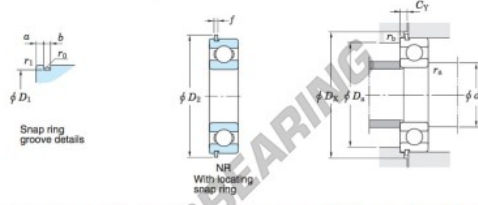

Rillenkugellager einreihig 6302-NR-JTEKT - 6302-NR-JTEKT

https://www.123kugellager.at/kugellager-gehauselager/rillenkugellager/einreihig/6302-nr-jtekt

Single-row deep groove ball bearings ————— **Koyo**
snap ring groove type
locating snap ring type

Boundary dimensions (mm)				Basic load ratings (kN)			Factor		Limiting speeds (min ⁻¹)		Bearing No.		
d	D	B	r	C	C _{10r}	f ₀	Grease lub.	Oil lub.	With snap ring groove	With locating snap ring	D ₁ max.		
15	42	13	1	11.4	5.45	12.3	17 000	20 000			39.75	6302NR	

Dimensions of snap ring groove (mm)			Dimensions of locating snap ring (mm)		Mounting dimensions (mm)						(Refer.) Mass (kg)	(Refer.) Bearing No.	
a	b	r ₀	D ₂	f	d _{4a}	D _{4a}	D _{4c}	C _Y	r _{6a}	r _{6b}	r _{6c}	0.082	6302N
max.	±0.15	max.	max.	±0.05	max.	max.	max.	max.	max.	max.	max.		
2.06	1.5	0.4	46.3	1.07	20	37	47	2.92	1	0.5			