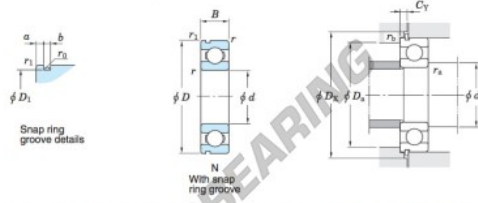

# Rillenkugellager einreihig 6302-N-JTEKT - 6302-N-JTEKT

<https://www.123kugellager.at/kugellager-gehauselager/rillenkugellager/einreihig/6302-n-jtekt>

Single-row deep groove ball bearings ————— **Koyo**  
snap ring groove type  
locating snap ring type

Boundary dimensions (mm)				Basic load ratings (kN)			Factor		Limiting speeds (min <sup>-1</sup> )		Bearing No.		D <sub>1</sub> max.
d	D	B	r	C	C <sub>10r</sub>	f <sub>s</sub>	Grease lub.	Oil lub.	With snap ring groove	With locating snap ring	6302N		
15	42	13	1	11.4	5.45	12.3	17 000	20 000				39.75	

Dimensions of snap ring groove (mm)			Dimensions of locating snap ring (mm)		Mounting dimensions (mm)							(Refer.) Mass (kg)	(Refer.) Bearing No.
a	b	r <sub>0</sub>	D <sub>2</sub>	f	d <sub>2a</sub>	D <sub>2a</sub>	D <sub>2c</sub>	C <sub>γ</sub>	r <sub>4a</sub>	r <sub>4b</sub>	r <sub>4c</sub>	0.082	6302N
max.	±0.15	max.	max.	±0.05	max.	max.	min.	max.	max.	max.	max.		
2.06	1.5	0.4	46.3	1.07	20	37	47	2.92	1	0.5			