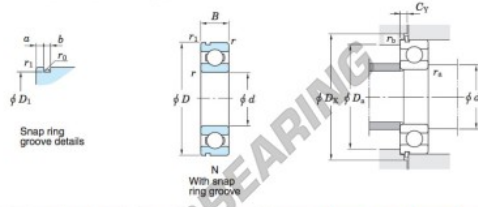

Rillenkugellager einreihig 6202-N-JTEKT - 6202-N-JTEKT

<https://www.123kugellager.at/kugellager-gehauselager/rillenkugellager/einreihig/6202-n-jtekt>

Single-row deep groove ball bearings ———— **Koyo**
snap ring groove type
locating snap ring type

Boundary dimensions (mm)				Basic load ratings (kN)			Factor		Limiting speeds (min ⁻¹)		Bearing No.		D ₁ max.
d	D	B	r	C	C _{10r}	f _s	Grease lub.	Oil lub.	With snap ring groove	With locating snap ring	6202N		
15	35	11	0.6	7.65	3.75	13.2	20 000	24 000				33.17	

Dimensions of snap ring groove (mm)			Dimensions of locating snap ring (mm)		Mounting dimensions (mm)						(Refer.) Mass (kg)	(Refer.) Bearing No.	
a	b	r ₀	D ₂	f	d _{2a}	D _{2a}	D _{2c}	C ₂	r _{2a}	r _{2c}	p ₂	0.045	6202N
max.	±0.15	max.	max.	±0.05	min.	max.	min.	max.	max.	max.	max.		
2.06	1.5	0.4	39.7	1.07	19	31	40.5	2.92	0.6	0.5			