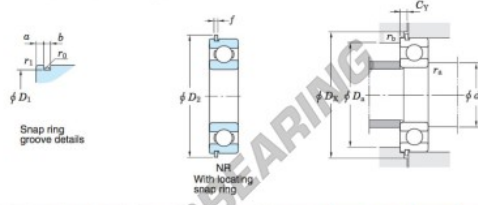

Rillenkugellager einreihig 6300-NR-JTEKT - 6300-NR-JTEKT

<https://www.123kugellager.at/kugellager-gehauselager/rillenkugellager/einreihig/6300-nr-jtekt>

Single-row deep groove ball bearings ———— **Koyo**
snap ring groove type
locating snap ring type

Boundary dimensions (mm)					Basic load ratings (kN)			Factor		Limiting speeds (min ⁻¹)		Bearing No.		
d	D	B	r	r ₁	C ₁₀	C ₉₀	f ₀	Grease lub.	Oil lub.	With snap ring groove	With locating snap ring	D ₁ max.		
10	35	11	0.6	0.5	8.10	3.45	11.2	22 000	27 000	6300NR		33.17		

Dimensions of snap ring groove (mm)			Dimensions of locating snap ring (mm)		Mounting dimensions (mm)							(Refer.) Mass (kg)	(Refer.) Bearing No.	
a	b	r ₀	D ₂	f	d ₄	D ₄	D ₂	C _γ	r ₄	r ₅				
max.	±0.15	max.	max.	±0.05	min.	max.	min.	max.	max.	max.			0.053	6300N
2.06	1.5	0.4	39.7	1.07	14	31	40.5	2.92	0.6	0.5				