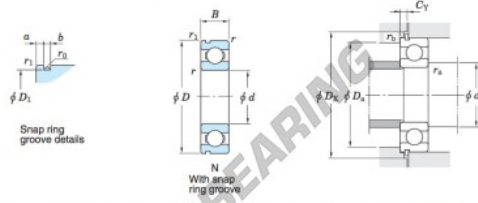

Rillenkugellager einreihig 6300-N-JTEKT - 6300-N-JTEKT

<https://www.123kugellager.at/kugellager-gehauselager/rillenkugellager/einreihig/6300-n-jtekt>

Single-row deep groove ball bearings ————— **Koyo**
snap ring groove type
locating snap ring type

Boundary dimensions (mm)				Basic load ratings (kN)			Factor		Limiting speeds (min ⁻¹)		Bearing No.		D ₁ max.
d	D	B	r	C	C ₁₀	f _s	Grease lub.	Oil lub.	With snap ring groove	With locating snap ring	6300N		
10	35	11	0.6	8.10	3.45	11.2	22 000	27 000				33.17	

Dimensions of snap ring groove (mm)			Dimensions of locating snap ring (mm)		Mounting dimensions (mm)						(Refer.) Mass (kg)	(Refer.) Bearing No.
a	b	r ₀	D ₂	f	d _s	D _s	D _x	C _Y	r _a	r _b		6300N
max.	±0.15	max.	max.	±0.05	min.	max.	min.	max.	max.	max.	0.053	
2.06	1.5	0.4	39.7	1.07	14	31	40.5	2.92	0.6	0.5		