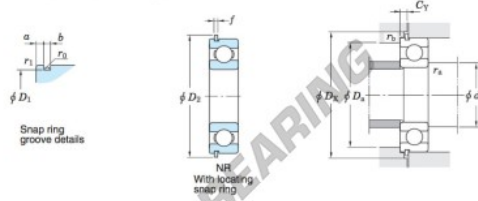

Rillenkugellager einreihig 6200-NR-JTEKT - 6200-NR-JTEKT

<https://www.123kugellager.at/kugellager-gehauselager/rillenkugellager/einreihig/6200-nr-jtekt>

Single-row deep groove ball bearings ————— **Koyo**
snap ring groove type
locating snap ring type

Boundary dimensions (mm)				Basic load ratings (kN)			Factor		Limiting speeds (min ⁻¹)		Bearing No.		D ₁ max.
d	D	B	r	C	C _{10r}	f _s	Grease lub.	Oil lub.	With snap ring groove	With locating snap ring	6200NR		
10	30	9	0.6	5.10	2.40	13.2	24 000	29 000				28.17	

Dimensions of snap ring groove (mm)			Dimensions of locating snap ring (mm)		Mounting dimensions (mm)						(Refer.) Mass (kg)	(Refer.) Bearing No.	
a	b	r ₀	D ₂	f	d _{4a}	D _{4a}	D _{4c}	C _γ	r _{4a}	r _{4c}	r _{4b}	0.032	6200N
max.	≤0.15	max.	max.	≤0.05	min.	max.	min.	max.	max.	max.	max.		
2.06	1.5	0.4	34.7	1.07	14	26	35.5	2.92	0.6	0.3			