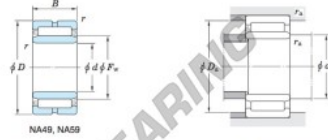

Zylinderrollenlager NA5916-JTEKT - NA5916-JTEKT

<https://www.123kugellager.at/kugellager-gehauselager/zylinderrollenlager/zylinder/na5916-jtekt>

Machined ring needle roller bearings **Koyo**
F_W 29 ~ 37 mm
With inner ring

Boundary dimensions (mm)				Basic load ratings (kN)		Limiting speeds¹⁾ (min⁻¹)		Bearing No. Without inner ring	
F_w	d	D	B	C_r	C_{10r}	Oil lub.			
90	80	110	40	114.0	232.0	5 100		—	
Mounting dimensions (mm)				(Refer.) Mass (kg)		(Refer.) Applicable inner ring No.			
With inner ring				d₁ min.	D₁ max.	r_a max.	Without inner ring	With inner ring	
NA5916				85	105	1	0.681	1.09	IRM809040

PRODUKTMERKMALE

Marke	JTEKT
N° Ean13	3663952483993
Innendurchmesser	80 mm
Außendurchmesser	110 mm
Dicke	40 mm
Gewicht	1090 g
Verpackung	1

kontakt@123kugellager.at

+49 (0) 800 001 076 6

CRT4 de Lesquin 60 Rue Du Haut De Sainghin 59273 Fretin FRANCE