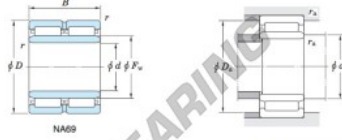

Zylinderrollenlager NA6905-JTEKT - NA6905-JTEKT

<https://www.123kugellager.at/kugellager-gehauselager/zylinderrollenlager/zylinder/na6905-jtekt>

Machined ring needle roller bearings ————— **Koyo**
F_w 29 – 37 mm

With inner ring

Boundary dimensions (mm)				Basic load ratings (kN)		Limiting speeds¹⁾ (min⁻¹)		Bearing No.
F_w	d	D	B	C_r	C_{10r}	Oil lub.	Without inner ring	
30	25	42	30	40.1	60.7	15 000	—	
Mounting dimensions (mm)				(Refer.) Mass (kg)		(Refer.) Applicable inner ring No.		
With inner ring				Without inner ring	With inner ring			
NA6905				0.3	0.112	0.162	IRM2S3030	

PRODUKTMERKMALE

Marke	JTEKT
N° Ean13	3663952482750
Innendurchmesser	25 mm
Außendurchmesser	42 mm
Dicke	30 mm
Gewicht	162 g
Verpackung	1

kontakt@123kugellager.at

+49 (0) 800 001 076 6

CRT4 de Lesquin 60 Rue Du Haut De Sainghin 59273 Fretin FRANCE