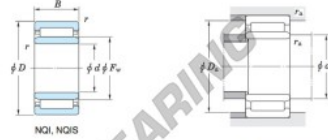

Nadellager NQI15-16-JTEKT - NQI15-16-JTEKT

<https://www.123kugellager.at/kugellager-gehauselager/nadellager/radial/nqi15-16-jtekt>

Machined ring needle roller bearings **Koyo**
F_W 29 ~ 37 mm
With inner ring

Boundary dimensions (mm)				Basic load ratings (kN)		Limiting speeds¹⁾ (min⁻¹)		Bearing No.
F_w	d	D	B	C_r	C₁₀	Oil lub.	Without inner ring	
19	15	27	16	12.1	18.2	24 000	—	
Mounting dimensions (mm)				(Refer.) Mass (kg)		(Refer.) Applicable inner ring No.		
With inner ring				Without inner ring	With inner ring	—		
NQI15/16				17	25	0.3	0.042	—

PRODUKTMERKMALE

Marke	JTEKT
N° Ean13	3663952477763
Innendurchmesser	15 mm
Außendurchmesser	27 mm
Dicke	16 mm
Gewicht	42 g
Verpackung	1

kontakt@123kugellager.at

+49 (0) 800 001 076 6

CRT4 de Lesquin 60 Rue Du Haut De Sainghin 59273 Fretin FRANCE