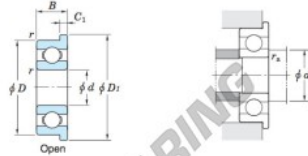

Boundary dimensions (mm)				Basic load ratings (kN)			Factor	Limiting speeds (min <sup>-1</sup> )		Bearing No.	
d	D	B	B <sub>1</sub>	r <sup>1)</sup> min.	r <sub>1</sub> <sup>1)</sup> min.	C <sub>10r</sub>		Grease lub.	Oil lub.		
6	10	2.5	3	0.1	0.08	0.50	0.22	15.2	53 000	63 000	MLF6010

	Dimensions of flange (mm)				Mounting dimensions (mm)		Refer. 3 Mass (g)
	D <sub>1</sub>	D <sub>2</sub>	C <sub>1</sub>	C <sub>2</sub>	d <sub>a</sub> min.	r <sub>a</sub> max.	
Shielded	11.2	11.2	0.6	0.6	6.8	0.08	0.7