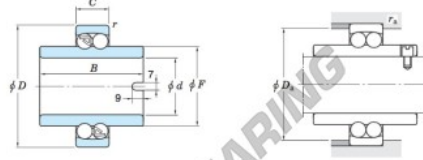

Rillenkugellager einreihig 11308-JTEKT - 11308-JTEKT

<https://www.123kugellager.at/kugellager-gehauselager/rillenkugellager/einreihig/11308-jtekt>

Self-aligning ball bearings ————— Koyo
extended inner ring type

Boundary dimensions (mm)					Basic load ratings (kN)		Limiting speeds (min. ⁻¹)		Bearing No.	
d	D	B	C	F	C _r	C _{0r}	Grease lub.	Oil lub.		
40	90	58	23	57.7	1.5	29.5	9.70	6 900	8 400	11308

Mounting dimensions (mm)		Con- stant	Axial load factors			(Refer.) Mass (kg)
D ₁ max.	r ₁ max.	e	Y ₁	Y ₂	Y ₃	
82	1.5	0.25	2.57	3.98	2.69	1.09