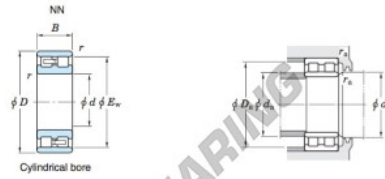

Zylinderrollenlager NN3008-JTEKT - NN3008-JTEKT

<https://www.123kugellager.at/kugellager-gehauselager/zylinderrollenlager/zylinder/nn3008-jtekt>

Double-row cylindrical roller bearings Koyo

Boundary dimensions (mm)				Basic load ratings (kN)			Limiting speeds (min ⁻¹)		Bearing No.	
d	D	B	r	F _w	C	C ₁₀₇	Grease lub.	Oil lub.	Cylindrical bore	Tapered bore
40	68	21	1	—	61	41.3	55.9	9 100	11 000	NN3008

		Mounting dimensions (mm)						(Refer.) Mass (kg)	
Cylindrical bore	Tapered bore	d _a		D _a		r _a		Cylindrical bore	Tapered bore
		min.	max.	min.	max.	min.	max.		
		45	—	—	63	62	1	0.307	0.298

PRODUKTMERKMALE