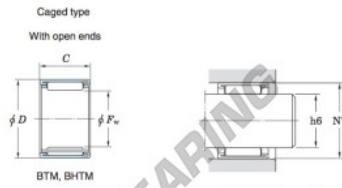

Nadellager BTM778415AJ-JTEKT - BTM778415AJ-JTEKT

<https://www.123kugellager.at/kugellager-gehauselager/nadellager/radial/btm778415aj-jtekt>

Drawn cup needle roller bearings Koyo

Boundary dimensions (mm)			Basic load ratings (kN)		Limiting speeds (min ⁻¹)	Bearing No. ²⁾
F_w	D	C	b min.	C_0	C_{0e}	Oil lub.
76.50	83.50	15	—	23.5	65.4	5 000

Full complement type		Recommended dimensions (mm)				Refer. Mass (g)	
With open ends	With closed end	Shaft dia. (H6) min.	Shaft dia. (H6) max.	Housing bore dia. (N7) min.	Housing bore dia. (N7) max.	With open ends	With closed end
—	—	76.481	76.500	83.455	83.490	70	—

PRODUKTMERKMALE

Marke	JTEKT
N° Ean13	3663952473048
Innendurchmesser	76.5 mm
Außendurchmesser	83.5 mm
Dicke	15 mm
Gewicht	70 g
Verpackung	1

kontakt@123kugellager.at

+49 (0) 800 001 076 6

CRT4 de Lesquin 60 Rue Du Haut De Sainghin 59273 Fretin FRANCE