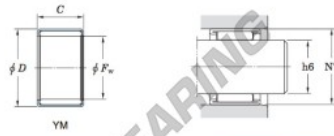

Nadellager YM3521A-JTEKT - YM3521A-JTEKT

<https://www.123kugellager.at/kugellager-gehauselager/nadellager/radial/ym3521a-jtekt>

Drawn cup needle roller bearings 

Full complement type

With open ends

YM

Boundary dimensions (mm)				Basic load ratings (kN)		Limiting speeds (min ⁻¹)	Bearing No. ²⁾
F _w	D	C	b min.	C ₀	C ₁₀	Oil lub.	Caged type With open ends With closed end
35	42	21	—	28.8	79.2	3 700	

Full complement type With open ends With closed end	Recommended dimensions (mm)				(Refer.) Mass (g)	
	Shaft dia. (φ6) min.	max.	Housing bore dia. (N7) min.	max.	With open ends	With closed end
YM3521A	34.984	35.000	41.989 ⁽¹⁾	42.014 ⁽¹⁾	55	—