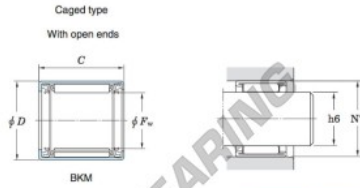

Nadellager BKM304030JU-JTEKT - BKM304030JU-JTEKT

<https://www.123kugellager.at/kugellager-gehauselager/nadellager/radial/bkm304030ju-jtekt>

Drawn cup needle roller bearings Koyo

Boundary dimensions (mm)				Basic load ratings (kN)		Limiting speeds (min ⁻¹)		Bearing No. ²⁾	
F_w	D	C	b min.	C_0	C_{0r}	Oil lub.		Caged type	
								With open ends	With closed end
30	40	30	—	30.8	49.3	6 600 ¹⁾		BKM304030JU	

Full complement type		Recommended dimensions (mm)				Refer. Mass (g)	
With open ends	With closed end	Shaft dia. (H6)		Housing bore dia. (H7)		With open ends	With closed end
		min.	max.	min.	max.		
—	—	29.987	30.000	39.967	39.992	77	—