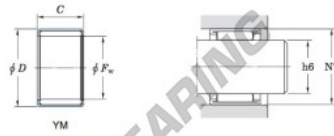

Nadellager 30YM3720-JTEKT - 30YM3720-JTEKT

<https://www.123kugellager.at/kugellager-gehauselager/nadellager/radial/30ym3720-jtekt>

Drawn cup needle roller bearings 

Full complement type

With open ends

YM

Boundary dimensions (mm)				Basic load ratings (kN)		Limiting speeds (min ⁻¹)	Bearing No. ²⁾
F_w	D	C	b min.	C_0	C_{10}	Oil lub.	Caged type With open ends With closed end
30	37	20	—	32.2	70.1	4 300	

Full complement type		Recommended dimensions (mm)				(Refer.) Mass (g)	
With open ends	With closed end	Shaft dia. (φ6) min.	max.	Housing bore dia. (N7) min.	max.	With open ends	With closed end
30YM3720		29.987	30.000	36.967	36.992	45	—