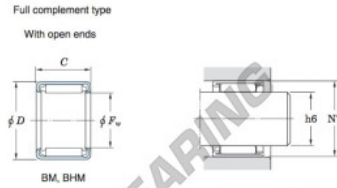

Nadellager BM2824-JTEKT - BM2824-JTEKT

<https://www.123kugellager.at/kugellager-gehauselager/nadellager/radial/bm2824-jtekt>

Drawn cup needle roller bearings Koyo

| Boundary dimensions (mm) | | | | Basic load ratings (kN) | | Limiting speeds (min ⁻¹) | Bearing No. ²⁾ |
|--------------------------|-----|-----|-------------|-------------------------|----------|--------------------------------------|---|
| F_w | D | C | b min. | C_0 | C_{0r} | Oil lub. | Caged type With open ends With closed end |
| 28 | 34 | 24 | — | 29.0 | 76.7 | 4 600 | |

| Full complement type | | | | Recommended dimensions (mm) | | | | Refer. Mass (g) | |
|----------------------|--|-----------------|--|---------------------------------|--------|--|--------|-----------------|-----------------|
| With open ends | | With closed end | | Shaft dia. (H6) min. max. | | Housing bore dia. (N7) min. max. | | With open ends | With closed end |
| BM2824 | | | | 27.987 | 28.000 | 33.967 | 33.992 | 42 | — |

PRODUKTMERKMALE

| | |
|------------------|---------------|
| Marke | JTEKT |
| N° Ean13 | 3663952471617 |
| Innendurchmesser | 28 mm |
| Außendurchmesser | 34 mm |
| Dicke | 24 mm |
| Gewicht | 42 g |
| Verpackung | - |
| Standard | Ohne Standard |