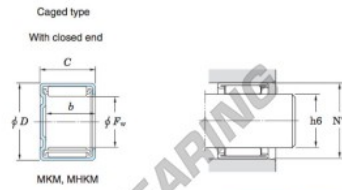

# Nadellager MHKM2616-JTEKT - MHKM2616-JTEKT

<https://www.123kugellager.at/kugellager-gehauselager/nadellager/radial/mhkm2616-jtekt>

Drawn cup needle roller bearings Koyo

| Boundary dimensions (mm) |     |     | Basic load ratings (kN) |       | Limiting speeds (min <sup>-1</sup> ) | Bearing No. <sup>2)</sup> |  |
|--------------------------|-----|-----|-------------------------|-------|--------------------------------------|---------------------------|--|
| $F_w$                    | $D$ | $C$ | $b$<br>min.             | $C_r$ | $C_{10}$                             | Oil lub.                  |  |
| 26                       | 34  | 16  | 13.3                    | 15.3  | 22.5                                 | 14 000                    | Caged type<br>With open ends    With closed end<br><b>MHKM2616</b> |

| Full complement type |                 | Recommended dimensions (mm) |        |                                |        | Refer. Mass (g) |                 |
|----------------------|-----------------|-----------------------------|--------|--------------------------------|--------|-----------------|-----------------|
| With open ends       | With closed end | Shaft dia. (φ6)<br>min.     | max.   | Housing bore dia. (N7)<br>min. | max.   | With open ends  | With closed end |
| —                    | —               | 25.987                      | 26.000 | 33.967                         | 33.992 | 30              | 34              |

## PRODUKTMERKMALE

|                  |               |
|------------------|---------------|
| Marke            | JTEKT         |
| N° Ean13         | 3663952471570 |
| Innendurchmesser | 26 mm         |
| Außendurchmesser | 34 mm         |
| Dicke            | 16 mm         |
| Gewicht          | 34 g          |
| Verpackung       | 1             |