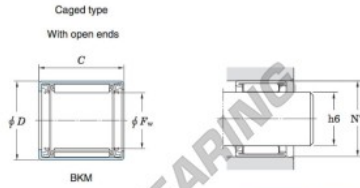

Nadellager 14BKM2025JUJ-JTEKT - 14BKM2025JUJ-JTEKT

<https://www.123kugellager.at/kugellager-gehauselager/nadellager/radial/14bkm2025juj-jtekt>

Drawn cup needle roller bearings Koyo

Boundary dimensions (mm)				Basic load ratings (kN)		Limiting speeds (min ⁻¹)		Bearing No. ²⁾	
F_w	D	C	b min.	C_0	C_{0r}	Oil lub.		Caged type	
								With open ends	With closed end
14	20	25	—	12.2	15.5	14 000 ¹⁾		14BKM2025JUJ	

Full complement type				Recommended dimensions (mm)				(Refer.) Mass (g)	
With open ends		With closed end		Shaft dia. (φ6)		Housing bore dia. (N7)		With open ends	With closed end
				min.	max.	min.	max.		
—	—	—	—	13.989	14.000	19.972	19.993	20	—