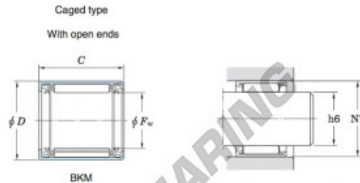

Nadellager 14BKM2025JUJ-JTEKT - 14BKM2025JUJ-JTEKT

<https://www.123kugellager.at/kugellager-gehauselager/nadellager/radial/14bkm2025juj-jtekt>

Drawn cup needle roller bearings Koyo

Boundary dimensions (mm)				Basic load ratings (kN)		Limiting speeds (min ⁻¹)		Bearing No. ²⁾	
F_w	D	C	b mm	C_0	C_{0r}	Oil lub.		Caged type	
Full complement type								With open ends	With closed end
14	20	25	—	12.2	15.5	14 000 ¹⁾		14BKM2025JUJ	
Full complement type				Recommended dimensions (mm)				Refer. Mass (g)	
With open ends				Shaft dia. (N6)		Housing bore dia. (N7)		With open ends	With closed end
—				min.	max.	min.	max.	20	—
—				13.989	14.000	19.972	19.993		

PRODUKTMERKMALE

Marke	JTEKT
N° Ean13	3663952470009
Innendurchmesser	14 mm
Innendurchmesser	0.551" inch
Außendurchmesser	20 mm
Außendurchmesser	0.787" inch
Dicke	25 mm
Dicke	0.984" inch
Gewicht	20 g
Verpackung	1