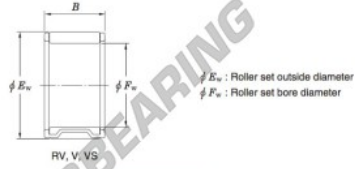

Nadellager RV243215-4-JTEKT - RV243215-4-JTEKT

<https://www.123kugellager.at/kugellager-gehauselager/nadellager/radial/rv243215-4-jtekt>

Needle roller and cage assemblies Koyo

| Boundary dimensions (mm) | | | Basic load ratings (kN) | | Limiting speeds (min ⁻¹) | Bearing No. | Special series (Cage) | [Outer] Mass (g) |
|--------------------------|-------|-----|-------------------------|----------|--------------------------------------|-------------|-----------------------|------------------|
| F_w | E_w | B | C_r | C_{10} | Oil lub. | | | |
| 24 | 32 | 15 | 20.0 | 232 | 18 000 | RV243215-4 | — | 27 |