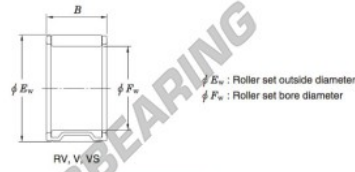

Nadellager RV223015-JTEKT - RV223015-JTEKT

<https://www.123kugellager.at/kugellager-gehauselager/nadellager/radial/rv223015-jtekt>

Needle roller and cage assemblies Koyo

Boundary dimensions (mm)			Basic load ratings (kN)		Limiting speeds (min ⁻¹)	Bearing No.	Special series (Cage)	[Outer] Mass (g)
F_w	E_w	B	C_r	C_{10}	Oil lub.			
22	30	15	16.7	17.9	19 000	RV223015	—	25