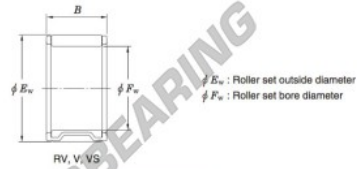

Nadellager 16VS2212-2-JTEKT - 16VS2212-2-JTEKT

<https://www.123kugellager.at/kugellager-gehauselager/nadellager/radial/16vs2212-2-jtekt>

Needle roller and cage assemblies **Koyo**

Boundary dimensions (mm)			Basic load ratings (kN)		Limiting speeds (min ⁻¹)	Bearing No.	Special series (Cage)	[Outer] Mass (g)
F_w	E_w	B	C_r	C_{10}	Oil lub.			
16	22	12	9.6	9.6	26 000	16VS2212-2	—	11