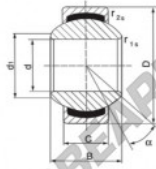

Kugelgelenke GEEW GE6-FW-ELGES - GE6-FW-ELGES

<https://www.123kugellager.at/kugellager-gehauselager/gelenkkopfe-gelenklager/geew/ge6-fw-elges>

DGE6-FW

Lubrication: maintenance free

order number type	d	B	measurement [mm] C	d₁ min
DGE 6 FW	6	9	5	9

type	measurement [mm]		D	α [°]	load rating C₀ [N]	weight [kg]
	r₁ min	r₂ min				
DGE 6 FW	0,3	0,3	16	21	14,0	0,008

PRODUKTMERKMALE

Marke	ELGES
N° Ean13	3663952812519
Innendurchmesser	6 mm
Außendurchmesser	16 mm
Dicke	5 mm
Typ	GEEW
Gewicht	8 g
Gewinde	Rechtsgewinde
Schmierung	ohne
Verpackung	1

kontakt@123kugellager.at

+49 (0) 800 001 076 6

CRT4 de Lesquin 60 Rue Du Haut De Sainghin 59273 Fretin FRANCE