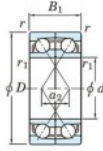

Rillenkugellager einreihig 7412-BDF-FY-JTEKT - 7412-BDF-FY-KOYO

<https://www.123kugellager.at/kugellager-gehauselager/rillenkugellager/einreihig/7412-bdf-fy-koyo>

Boundary dimensions

Rolling bearing Face to face (FF)

Bearing No.	Boundary dimensions(mm)					Basic load ratings(kN)		Fatigue load limit(kN)		factor	Limiting speeds(min-1)
	d	D	B	r1(mm)	r2(mm)	Cr	Co	Cu	f0		
7412BDF FY	60	150	70	2.1	-	243	173	11.8	-	-	2800