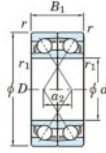

Rillenkugellager einreihig 7910-CDF-FY-JTEKT - 7910-CDF-FY-KOYO

<https://www.123kugellager.at/kugellager-gehauselager/rillenkugellager/einreihig/7910-cdf-fy-koyo>

Boundary dimensions

Angular ball bearings Face to face (DF)

Bearing No.	Boundary dimensions(mm)				Basic load ratings(kN)		Fatigue load limit(kN)	factor	Limiting speeds(min-1)
	d	D	B	r1(min)	r1(max)	Cr			
7910CDF FY	50	72	24	0.6	-	35.4	31.4	1.7	16.2 Grease lub.