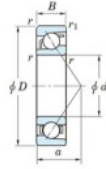

Rillenkugellager einreihig 7236-C-FY-JTEKT - 7236-C-FY-KOYO

<https://www.123kugellager.at/kugellager-gehauselager/rillenkugellager/einreihig/7236-c-fy-koyo>

Boundary dimensions

Single row angular bearing

Bearing No.	Boundary dimensions (mm)					Basic load ratings (kN)		Fatigue load limit (kN)	factor	Limiting speeds (min ⁻¹)
	d	D	B	r (mm)	r1 (mm)	Cr	C0r	Cu	f0	Grease lub.
7236C FY	180	320	52	4	1.5	400	393	12.8	14.9	3000