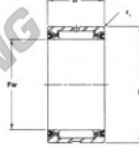

Nadelhülsenlager SJ8407-SS-RBC - SJ8407-SS-RBC

<https://www.123kugellager.at/kugellager-gehauselager/nadellager/nadelhulsenlager/sj8407-ss-rbc>

Precision Ground Heavy Duty Needle Roller Bearings with Seals

PRODUKTMERKMALE

Marke	RBC
N° Ean13	3663952531649
Innendurchmesser	57.15 mm
Außendurchmesser	76.2 mm
Dicke	44.45 mm
Gewicht	567 g
Verpackung	1

kontakt@123kugellager.at

+49 (0) 800 001 076 6

CRT4 de Lesquin 60 Rue Du Haut De Sainghin 59273 Fretin FRANCE