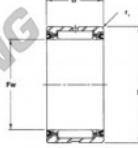

Nadelhülsenlager SJ7315-SS-RBC - SJ7315-SS-RBC

<https://www.123kugellager.at/kugellager-gehauselager/nadellager/nadelhulsenlager/sj7315-ss-rbc>

Precision Ground Heavy Duty Needle Roller Bearings with Seals

All dimensions in inches.

PRODUKTMERKMALE

Marke	RBC
N° Ean13	3663952531595
Innendurchmesser	44.45 mm
Außendurchmesser	58.738 mm
Dicke	31.75 mm
Gewicht	227 g
Verpackung	1

kontakt@123kugellager.at

+49 (0) 800 001 076 6

CRT4 de Lesquin 60 Rue Du Haut De Sainghin 59273 Fretin FRANCE