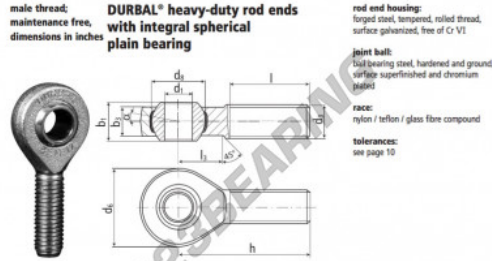

Winkelgelenke SA

BEM5-8-20-501-DURBAL - BEM5-8-20-501-DURBAL

<https://www.123kugellager.at/kugellager-gehauselager/gelenkkopfe-gelenklager/sa/bem5-8-20-501-durbal>

BEM5/8-20-501

male thread:
maintenance free,
dimensions in inches

**DURBAL® heavy-duty rod ends
with integral spherical
plain bearing**

rod end housing:
forged steel, tempered, rolled thread,
surface galvanized, free of Cr VI

joint ball:
ball bearing steel, hardened and ground,
surface superfinished and chromium
plated

race:
nylon / tetlon / glass fibre compound

tolerances:
see page 10

order number		measurements [inches]						
type	right hand thread / left hand thread	d ₁	d ₂ class 2	d ₃	d ₄	h ₁	h ₂	
BEM 5/8 -20	-501	.625	.6250-18 UNF	1.654	1.125	.827	.590	
		measurements [inches]			weight	basic load rating		
type	h	l	l ₃	α ₁ [°]	α ₂ [°]	(kg)	dyn. C (N)	stat. C ₀ (N)
BEM 5/8	2.618	1.574	.944	15,5	8,5	0,202	22410	56020

PRODUKTMERKMALE

Marke	DURBAL
N° Ean13	3663952510453
Innendurchmesser	15.88 mm
Außendurchmesser	42.01 mm
Dicke	21.01 mm
Typ	SA
Gewicht	202 g
Gewinde	Rechtsgewinde
Schmierung	ohne
Verpackung	1

kontakt@123kugellager.at