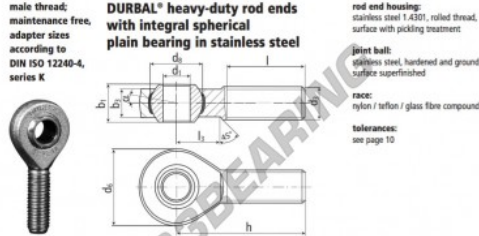

Winkelgelenke SA BEM20-60-502-DURBAL - BEM20-60-502-DURBAL

<https://www.123kugellager.at/kugellager-gehauselager/gelenkkopfe-gelenklager/sa/bem20-60-502-durbal>

BEM20-60-502

**DURBAL® heavy-duty rod ends
with integral spherical
plain bearing in stainless steel**

race:
nylon / teflon / glass fibre compound

tolerances:
see page 10

order number	type	measurements [mm]	weight	basic load rating
BEM 20 -60 -502		d₁ 20 d₂ M 20 x 1,5 d₃ 50 d₄ 34,87 h₁ 25 h₂ 18,0	0,327	C [N] 18960 C₀ [N] 54800

PRODUKTMERKMALE

Marke	DURBAL
N° Ean13	3663952509846
Innendurchmesser	20 mm
Außendurchmesser	50 mm
Dicke	25 mm
Typ	SA
Gewicht	327 g
Gewinde	Linksgewinde
Schmierung	ohne
Verpackung	1

kontakt@123kugellager.at

+49 (0) 800 001 076 6

CRT4 de Lesquin 60 Rue Du Haut De Sainghin 59273 Fretin FRANCE