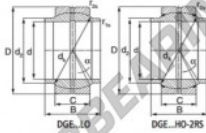

Gelenklager GEG GE20-LO-DURBAL - GE20-LO-DURBAL

<https://www.123kugellager.at/kugellager-gehauselager/gelenkkopfe-gelenklager/geg/ge20-lo-durbal>

GE20-LO

Sliding combination:

steel / steel

Lubrication: lubrication required

order number	d	B	C	d₂ min	D
GE 20 LO	20	20	12	25.0	35

type	r₁₅ min	r₂₅ min	d₂	z	β	C₁₀ [N]	weight [kg]
GE 20 LO	0.3	0.3	29.0	4	17	146	0.070

PRODUKTMERKMALE

Marke	DURBAL
N° Ean13	3663952506395
Innendurchmesser	20 mm
Innendurchmesser	0.787" inch
Außendurchmesser	35 mm
Außendurchmesser	1.378" inch
Dicke	20 mm
Dicke	0.787" inch
Typ	GEG
Gewicht	70 g
Gewinde	Rechtsgewinde
Schmierung	mit
Verpackung	1
Standard	Ohne Standard

kontakt@123kugellager.at

+49 (0) 800 001 076 6

CRT4 de Lesquin 60 Rue Du Haut De Sainghin 59273 Fretin FRANCE