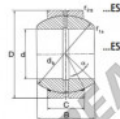

Gelenklager GEG

GEG120-ES-DURBAL - DGE120-ES-DURBAL

<https://www.123kugellager.at/kugellager-gehauselager/gelenkkopfe-gelenklager/geg/dgeg120-es-durbal>

GEG120-ES

Sliding combination: steel / steel

Lubrication: lubrication required

order number	measurement [mm]			
type	d	B	C	D
GEG 120 ES	120	115	70	210

type	r1s min	r2s min	d4	α [°]	load rating C_0 [kN]	weight [kg]
GEG ES / GEG 120 ES-2RS	1,0	1,0	180,0	16	5400,0	15,00

PRODUKTMERKMALE

Marke	DURBAL
N° Ean13	3663952506333
Innendurchmesser	120 mm
Außendurchmesser	210 mm
Dicke	70 mm
Typ	GEG
Gewicht	15000 g
Gewinde	NA
Schmierung	mit
Verpackung	1
Standard	Ohne Standard

kontakt@123kugellager.at

+49 (0) 800 001 076 6

CRT4 de Lesquin 60 Rue Du Haut De Sainghin 59273 Fretin FRANCE