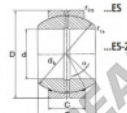

Gelenklager GEG

GEG110-ES-2RS-DURBAL - DGE110-ES-2RS-DURBAL

<https://www.123kugellager.at/kugellager-gehauselager/gelenkkopfe-gelenklager/geg/dgeg110-es-2rs-durbal>

GEG110-ES-2RS

Sliding combination: steel / steel

Lubrication: lubrication required

order number	measurement [mm]			
type	d	B	C	D
GEG 110 ES-2RS	110	100	70	180

type	r1s min	r2s min	d4	$\frac{B}{d}$	load rating C_0 [kN]	weight [kg]
GEG ES / GEG 110 ES-2RS	1,0	1,0	160,0	11	4750,0	11,00

PRODUKTMERKMALE

Marke	DURBAL
N° Ean13	3663952506296
Innendurchmesser	110 mm
Außendurchmesser	180 mm
Dicke	70 mm
Typ	GEG
Gewicht	11000 g
Gewinde	NA
Schmierung	mit
Verpackung	-
Standard	Ohne Standard

kontakt@123kugellager.at

+49 (0) 800 001 076 6

CRT4 de Lesquin 60 Rue Du Haut De Sainghin 59273 Fretin FRANCE