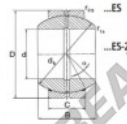

Gelenklager GEG

GEG40-ES-2RS-DURBAL - GEG40-ES-2RS-DURBAL

<https://www.123kugellager.at/kugellager-gehauselager/gelenkkopfe-gelenklager/geg/geg40-es-2rs-durbal>

GEG40-ES-2RS

Sliding combination: steel / steel

Lubrication: lubrication required

order number	measurement [mm]			
type	d	B	C	D
GEG 40 ES-2RS	40	40	25	68

type	r1s min	r2s min	d4	α [°]	load rating C_0 [kN]	weight [kg]
GEG ES / GEG 40 ES-2RS	0,6	1,0	60,0	17	640,0	0,52

PRODUKTMERKMALE

Marke	DURBAL
N° Ean13	3663952505978
Innendurchmesser	40 mm
Außendurchmesser	68 mm
Dicke	25 mm
Typ	GEG
Gewicht	520 g
Gewinde	NA
Schmierung	mit
Verpackung	1
Standard	Ohne Standard

kontakt@123kugellager.at

+49 (0) 800 001 076 6

CRT4 de Lesquin 60 Rue Du Haut De Sainghin 59273 Fretin FRANCE