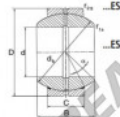

Gelenklager GEG

GEG40-ES-DURBAL - GEG40-ES-DURBAL

<https://www.123kugellager.at/kugellager-gehauselager/gelenkkopfe-gelenklager/geg/geg40-es-durbal>

GEG40-ES

Sliding combination: steel / steel

Lubrication: lubrication required

order number	type	d	B	C	D
GEG 40 ES		40	40	25	68

type	r1s min	r2s min	d4	α [°]	load rating C_0 [kN]	weight [kg]
GEG ES / GEG 40 ES-2RS	0,6	1,0	60,0	17	640,0	0,52

PRODUKTMERKMALE

Marke	DURBAL
N° Ean13	3663952505947
Innendurchmesser	40 mm
Außendurchmesser	68 mm
Dicke	25 mm
Typ	GEG
Gewicht	520 g
Gewinde	NA
Schmierung	mit
Verpackung	1
Standard	Ohne Standard

kontakt@123kugellager.at

+49 (0) 800 001 076 6

CRT4 de Lesquin 60 Rue Du Haut De Sainghin 59273 Fretin FRANCE