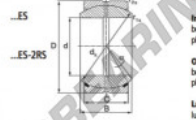

Kugelgelenke GEEW

GEZ101-ES-2RS-DURBAL - GEZ101-ES-2RS-DURBAL

<https://www.123kugellager.at/kugellager-gehauselager/gelenkkopfe-gelenklager/geew/gez101-es-2rs-durbal>

GEZ101-ES-2RS

Sliding combination: steel / steel

Lubrication: lubrication required

order number type	d	measurement [mm] B	C	D
GEZ 101 ES-2RS	101,600	88,900	76,200	158,750

type	inches	measurement [mm]				load rating C₀ [kN]	weight [kg]
		r15 min	r25 min	d₁	d₂		
GEZ ES / GEZ 101 ES-2RS	4"	1,0	1,0	109,5	6	2650	7,000

PRODUKTMERKMALE

Marke	DURBAL
N° Ean13	3663952505527
Innendurchmesser	101.6 mm
Außendurchmesser	158.75 mm
Dicke	76.2 mm
Typ	GEEW
Gewicht	7000 g
Schmierung	mit
Verpackung	1

kontakt@123kugellager.at

+49 (0) 800 001 076 6

CRT4 de Lesquin 60 Rue Du Haut De Sainghin 59273 Fretin FRANCE