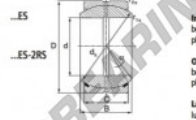

Kugelgelenke GEEW GEZ76-ES-DURBAL - DGEZ76-ES-DURBAL

<https://www.123kugellager.at/kugellager-gehauselager/gelenkkopfe-gelenklager/geew/dgez76-es-durbal>

GEZ76-ES

Sliding combination: steel / steel

Lubrication: lubrication required

order number	d	measurement [mm]	C	D
GEZ 76 ES	76,200	66,675	57,150	120,650

type	inches	measurement [mm]			d₁	B	load rating C₉₀ [kg]	weight [kg]
		r15 min	r25 min	d₂				
GEZ ES / GEZ 76 ES-2RS	3"	1,0	1,0	109,5	6	1500	3,100	

PRODUKTMERKMALE

Marke	DURBAL
N° Ean13	3663952505374
Innendurchmesser	76.2 mm
Außendurchmesser	120.65 mm
Dicke	57.15 mm
Typ	GEEW
Gewicht	3100 g
Schmierung	mit
Verpackung	1

kontakt@123kugellager.at

+49 (0) 800 001 076 6

CRT4 de Lesquin 60 Rue Du Haut De Sainghin 59273 Fretin FRANCE