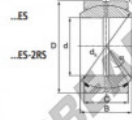

Kugelgelenke GEEW

GEZ76-ES-2RS-DURBAL - GEZ76-ES-2RS-DURBAL

<https://www.123kugellager.at/kugellager-gehauselager/gelenkkopfe-gelenklager/geew/gez76-es-2rs-durbal>

GEZ76-ES-2RS

Sliding combination: steel / steel

Lubrication: lubrication required

order number	d	measurement [mm]	C	D
GEZ 76 ES-2RS	76,200	66,675	57,150	120,650

type	inches	measurement [mm]			d₁	d₂	load rating C₉₀ [kg]	weight [kg]
		r₁₅ min	r₂₅ min	d₀				
GEZ ES / GEZ 76 ES-2RS	3"	1,0	1,0	109,5	6	1500	3,100	

PRODUKTMERKMALE

Marke	DURBAL
N° Ean13	3663952505367
Innendurchmesser	76.2 mm
Außendurchmesser	120.65 mm
Dicke	57.15 mm
Typ	GEEW
Gewicht	3100 g
Schmierung	mit
Verpackung	1

kontakt@123kugellager.at

+49 (0) 800 001 076 6

CRT4 de Lesquin 60 Rue Du Haut De Sainghin 59273 Fretin FRANCE