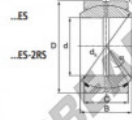

Kugelgelenke GEEW GEZ44-ES-DURBAL - GEZ44-ES-DURBAL

<https://www.123kugellager.at/kugellager-gehauselager/gelenkkopfe-gelenklager/geew/gez44-es-durbal>

GEZ44-ES

Sliding combination: steel / steel

Lubrication: lubrication required

order number type	d	B	C	D
GEZ 44 ES	44,450	38,887	33,325	71,438

type	inches	measurement [mm]				load rating		weight
		r15 min	r25 min	d₁	d₁ [1]	C₁₀ [kN]	[kg]	
GEZ ES / GEZ 44 ES-2RS	1 3/4"	0,6	1,0	63,9	6	510	0,641	

PRODUKTMERKMALE

Marke	DURBAL
N° Ean13	3663952505176
Innendurchmesser	44.45 mm
Außendurchmesser	71.438 mm
Dicke	33.325 mm
Typ	GEEW
Gewicht	641 g
Schmierung	mit
Verpackung	1

kontakt@123kugellager.at

+49 (0) 800 001 076 6

CRT4 de Lesquin 60 Rue Du Haut De Sainghin 59273 Fretin FRANCE