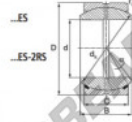

Kugelgelenke GEEW GEZ38-ES-DURBAL - GEZ38-ES-DURBAL

<https://www.123kugellager.at/kugellager-gehauselager/gelenkkopfe-gelenklager/geew/gez38-es-durbal>

GEZ38-ES

Sliding combination: steel / steel

Lubrication: lubrication required

order number type	d	B	C	D
GEZ 38 ES	38,100	33,325	28,575	61,913

type	inches	measurement [mm]			is T1	load rating		weight [kg]
		r15 min	r25 min	d_h		C₀ [kN]	C₁₀ [kN]	
GEZ ES / GEZ 38 ES-2RS	1 1/2"	0,6	1,0	53,0	6	375	0,422	

PRODUKTMERKMALE

Marke	DURBAL
N° Ean13	3663952505145
Innendurchmesser	38.1 mm
Außendurchmesser	61.913 mm
Dicke	28.575 mm
Typ	-
Gewicht	422 g
Schmierung	-
Verpackung	-
Standard	-

kontakt@123kugellager.at

+49 (0) 800 001 076 6

CRT4 de Lesquin 60 Rue Du Haut De Sainghin 59273 Fretin FRANCE