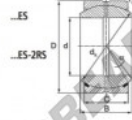

Kugelgelenke GEEW GEZ31-ES-DURBAL - GEZ31-ES-DURBAL

<https://www.123kugellager.at/kugellager-gehauselager/gelenkkopfe-gelenklager/geew/gez31-es-durbal>

GEZ31-ES

Sliding combination: steel / steel

Lubrication: lubrication required

order number	d	measurement [mm]	C	D
GEZ 31 ES	31,750	27,762	23,800	50,800

type	inches	measurement [mm]			d₁	B	C₀	C₀	weight [kg]
		r15 min	r25 min	d₀					
GEZ ES / GEZ 31 ES-2RS	1 1/4"	0,6	0,6	45,5	6	260	260	0,232	

PRODUKTMERKMALE

Marke	DURBAL
N° Ean13	3663952505060
Innendurchmesser	31.75 mm
Innendurchmesser	1 1/4" inch
Außendurchmesser	50.8 mm
Außendurchmesser	2" inch
Dicke	23.8 mm
Dicke	0.937" inch
Typ	GEEW
Gewicht	232 g
Schmierung	mit
Verpackung	1

kontakt@123kugellager.at

+49 (0) 800 001 076 6

CRT4 de Lesquin 60 Rue Du Haut De Sainghin 59273 Fretin FRANCE